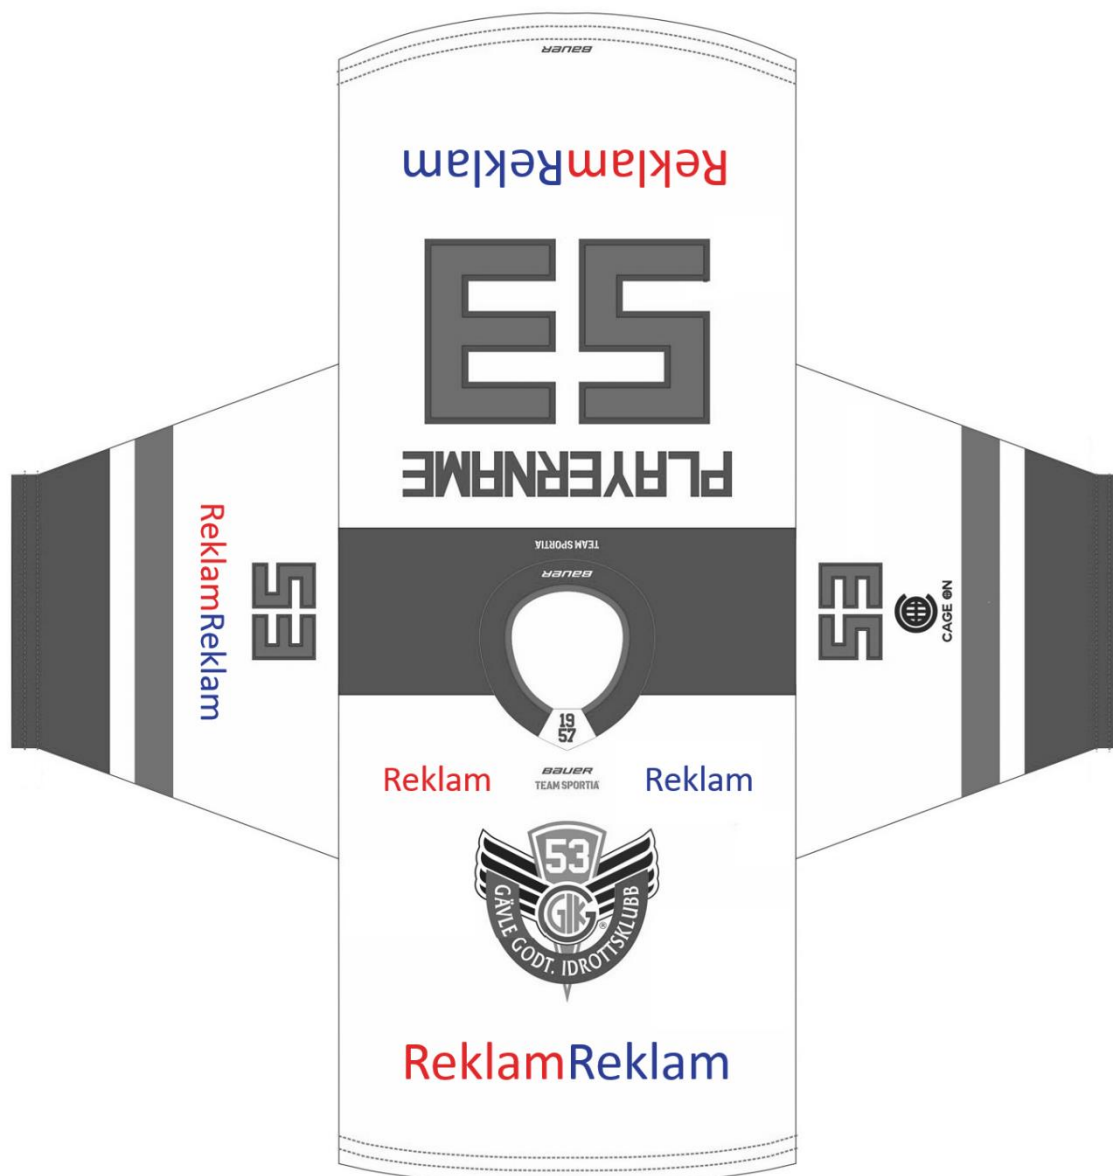

Reklam

Reklam får placeras på höger arm, bröst, mage nertill och rygg nertill enligt bilden. Ingen annan placering är tillåten.